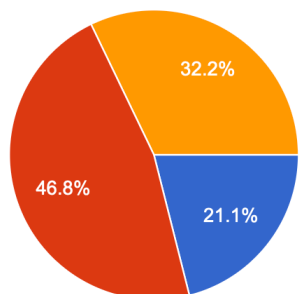

- A. No, I have never heard.
- B. I heard but I don't know its details.
- C. Yes, I know and celebrate the Earth Day.