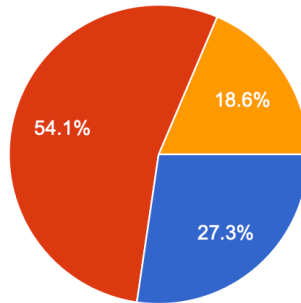

HOW GREEN ARE YOU

-survey results-

Do you know how much recyclable waste you produce every week?

- A. No, I don't have any idea.
- B. I guess.
- C. Yes, I know it exactly.

Have you ever joined an environmental action or campaign in your school/organisation?

- A. No, never.
- B. I haven't yet, but I'd really like to.
- C. Yes, many times.

How many plastic bags do you use per week?

- A. 4-10. I generally use plastic bags for shopping.
- B. 2-3. Sometimes I forget my shopping bags at home.
- C. None, I always use canvas / paper shopping bags.