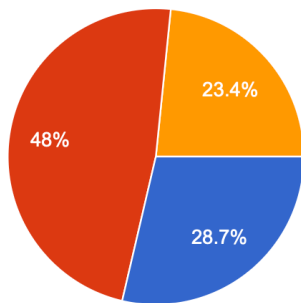

HOW GREEN ARE YOU

-survey results-

Do you know how much recyclable waste you produce every week?

- A. No, I don't have any idea.
- B. I guess.
- C. Yes, I know it exactly.

Have you ever joined an environmental action or campaign in your school/organisation?

- A. No, never.
- B. I haven't yet, but I'd really like to.
- C. Yes, many times.

How many plastic bags do you use per week?

- A. 4-10. I generally use plastic bags for shopping.
- B. 2-3. Sometimes I forget my shopping bags at home.
- C. None, I always use canvas / paper shopping bags.