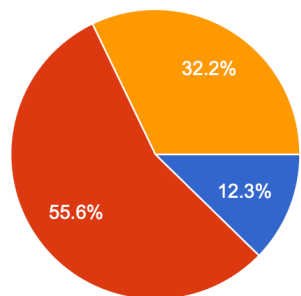

HOW GREEN ARE YOU

-survey results-

Do you know how much recyclable waste you produce every week?

- A. No, I don't have any idea.
- B. I guess.
- C. Yes, I know it exactly.

Have you ever joined an environmental action or campaign in your school/organisation?

- A. No, never.
- B. I haven't yet, but I'd really like to.
- C. Yes, many times.

How many plastic bags do you use per week?

- A. 4-10. I generally use plastic bags for shopping.
- B. 2-3. Sometimes I forget my shopping bags at home.
- C. None, I always use canvas / paper shopping bags.